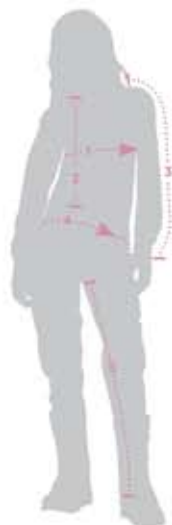

### MEN'S JERSEY SIZING

	S	M	L	XL	XXL	XXXL
1. CHEST	21"	22.5"	24"	25.5"	27"	29"
2. BODY LENGTH	31"	31"	31.5"	32"	33"	34"
3. SLEEVE LENGTH	30"	30.5"	31"	31.5"	32"	32.5"

### MEN'S PANT SIZING

	28	30	32	34	36	38	40	42	44	46	48
4. WAIST	27-28"	29-30"	31-32"	33-34"	35-36"	37-38"	39-40"	41-42"	43-44"	45-46"	47-48"
5. INSEAM	21.1"	28.5"	29.3"	30.1"	30.9"	30.9"	31"	31.4"	31.5"	31.6"	31.7"

### WOMEN'S JERSEY SIZING

	XS	S	M	L
1. CHEST	17"	18"	19"	20"
2. BODY LENGTH	25"	26"	27"	28"
3. SLEEVE LENGTH	26"	27"	28"	29"

### YOUTH JERSEY SIZING

	XXS	XS	S	M	L	XL
1. CHEST	13"	14"	15"	16"	17"	18"
2. BODY LENGTH	20.5"	22"	23.5"	24.5"	26"	27.5"
3. SLEEVE LENGTH	18.5"	20"	21.5"	23"	24.5"	26"