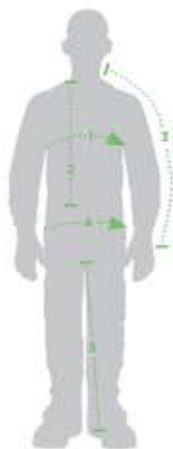

### MEN'S JERSEY SIZING

	S	M	L	XL	XXL	XXXL
1. CHEST	21"	22.5"	24"	25.5"	27"	29"
2. BODY LENGTH	31"	31"	31.5"	32"	33"	34"
3. SLEEVE LENGTH	30"	30.5"	31"	31.5"	32"	32.5"

### MEN'S PANT SIZING

	28	30	32	34	36	38	40	42	44	46	48
4. WAIST	27-28"	29-30"	31-32"	33-34"	35-36"	37-38"	39-40"	41-42"	43-44"	45-46"	47-48"
5. INSEAM	21.1"	28.5"	29.3"	30.1"	30.9"	30.9"	31"	31.4"	31.5"	31.6"	31.7"

### WOMEN'S JERSEY SIZING

	XS	S	M	L
1. CHEST	17"	18"	19"	20"
2. BODY LENGTH	25"	26"	27"	28"
3. SLEEVE LENGTH	26"	27"	28"	29"

### YOUTH JERSEY SIZING

	XXS	XS	S	M	L	XL
1. CHEST	13"	14"	15"	16"	17"	18"
2. BODY LENGTH	20.5"	22"	23.5"	24.5"	26"	27.5"
3. SLEEVE LENGTH	18.5"	20"	21.5"	23"	24.5"	26"